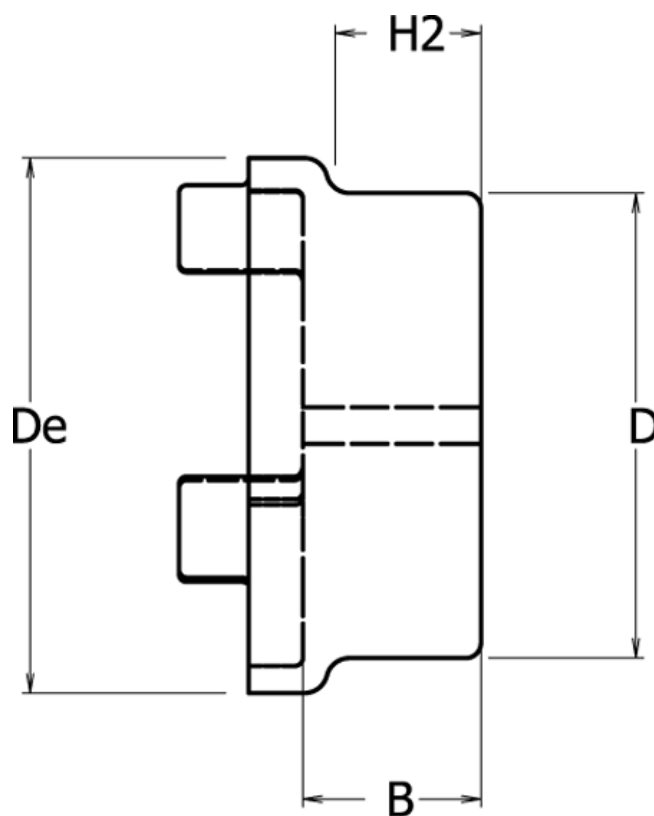

Article number: 3303230B

Description: Coupling Hub HRC-B 230
Udboringsnav maks. boring 100 mm

Measures

B	= 90.5
D	= 155
De	= 225
H2	= 77
Max. bore mm	= 100